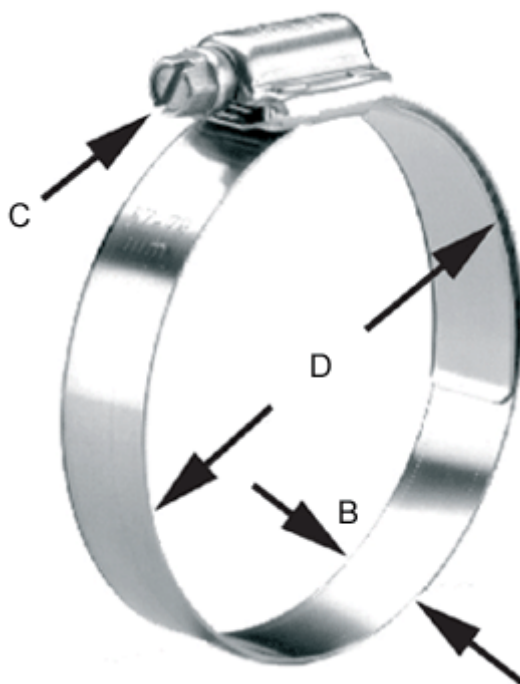

Article number: 021566804144

Description: Norma worm drive hose clamp
HD 133-156/16 C8 W4

Measures

C (screw type) = C8 hexagon slotted screw sw 8

Diameter D = 133-156

Width B = 16